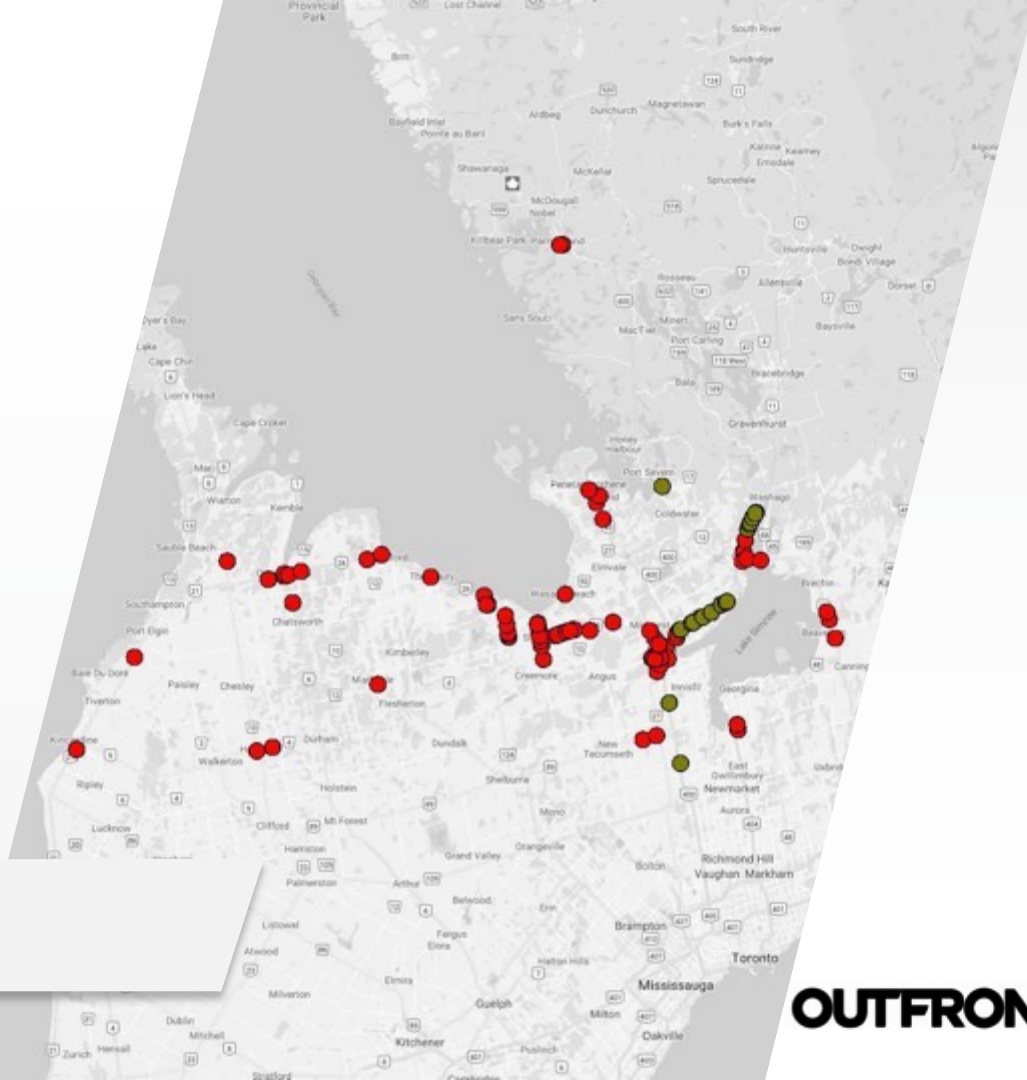

TOTAL CENTRAL ONTARIO COVERAGE

● Posters ● Permanents

OUTFRONT